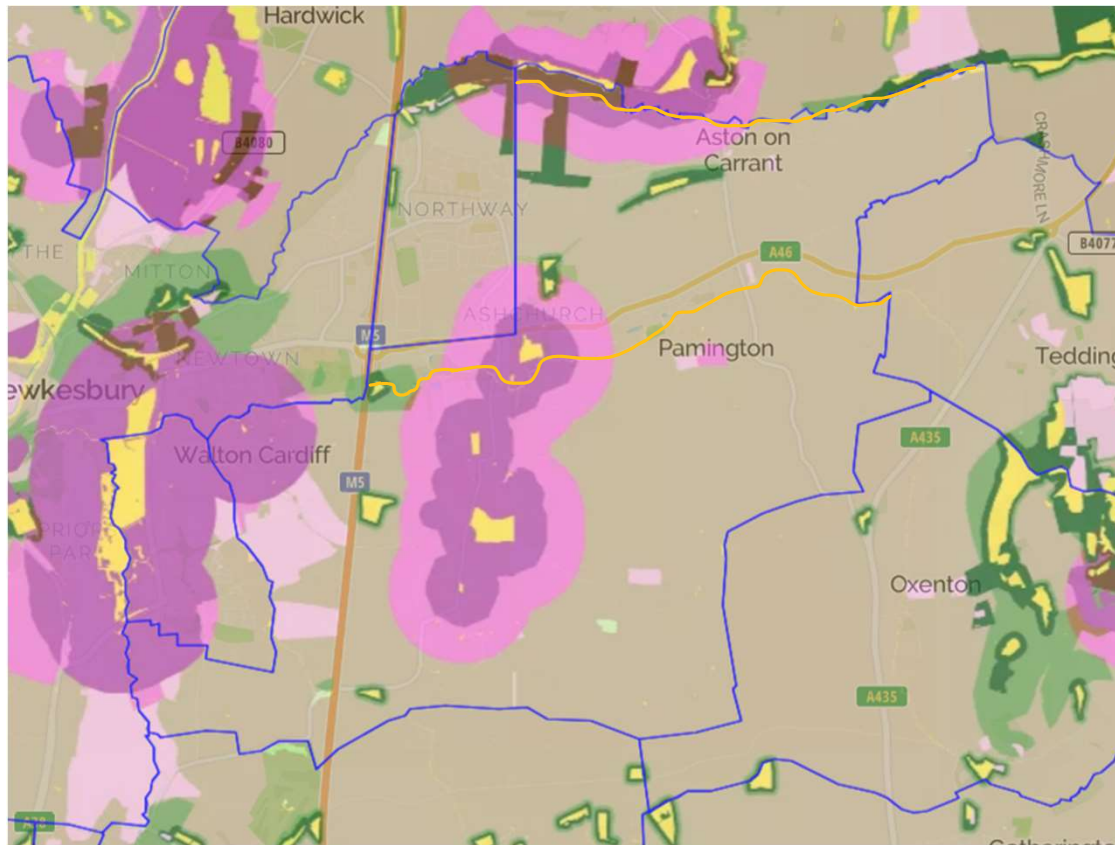

Gloucestershire
Wildlife Trust

Did you know....
A nature recovery network has been
mapped for all of Gloucestershire?

Gloucestershire
Wildlife Trust

[The map](#) shows where important existing habitats are and how we can extend these to help restore nature across the county and more widely...

Gloucestershire
Wildlife Trust

This is the map for Ashchurch Rural

The yellow areas are existing core habitats. All other colours demonstrate 'opportunity areas' to expand habitats. The purple areas show opportunities for grassland habitats and the green areas for woodland habitats. The darker the shade, the higher the opportunity.

But why do these maps matter?....

Gloucestershire
Wildlife Trust

These maps will form a core part of Gloucestershire's Local Nature Recovery Strategy, which central government requires every county across England to develop. This is an important consideration in development planning....