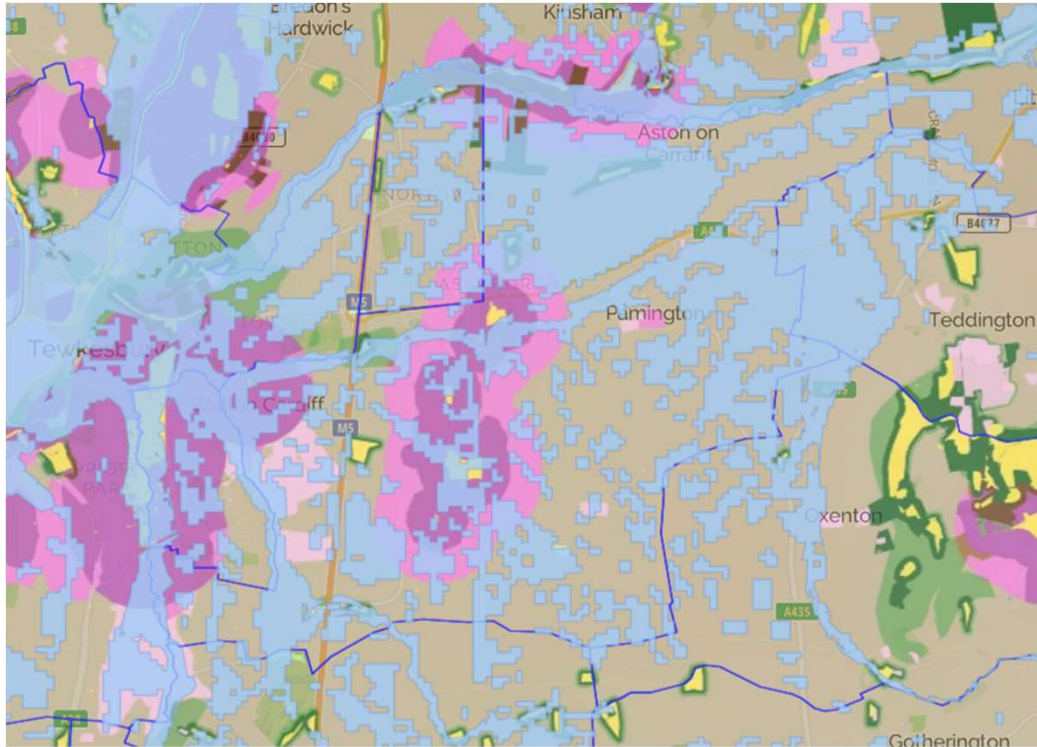

Gloucestershire
Wildlife Trust

This is the map for Ashchurch Rural

The yellow areas are existing core habitats. All other colours demonstrate 'opportunity areas' to expand habitats. The purple areas show opportunities for grassland habitats and the green areas for woodland habitats. The darker the shade, the higher the opportunity.

This map is public so please take a look. Simply search for nature recovery map for Gloucestershire and click on mapping.

Gloucestershire
Wildlife Trust

The map also shows opportunities for new wetland creation (blue areas). As you can see, this includes a large proportion of the parish...

But why do these maps matter?....

Gloucestershire
Wildlife Trust

These maps will form a core part of Gloucestershire's Local Nature Recovery Strategy, which central government requires every county across England to develop. This is an important consideration in development planning....